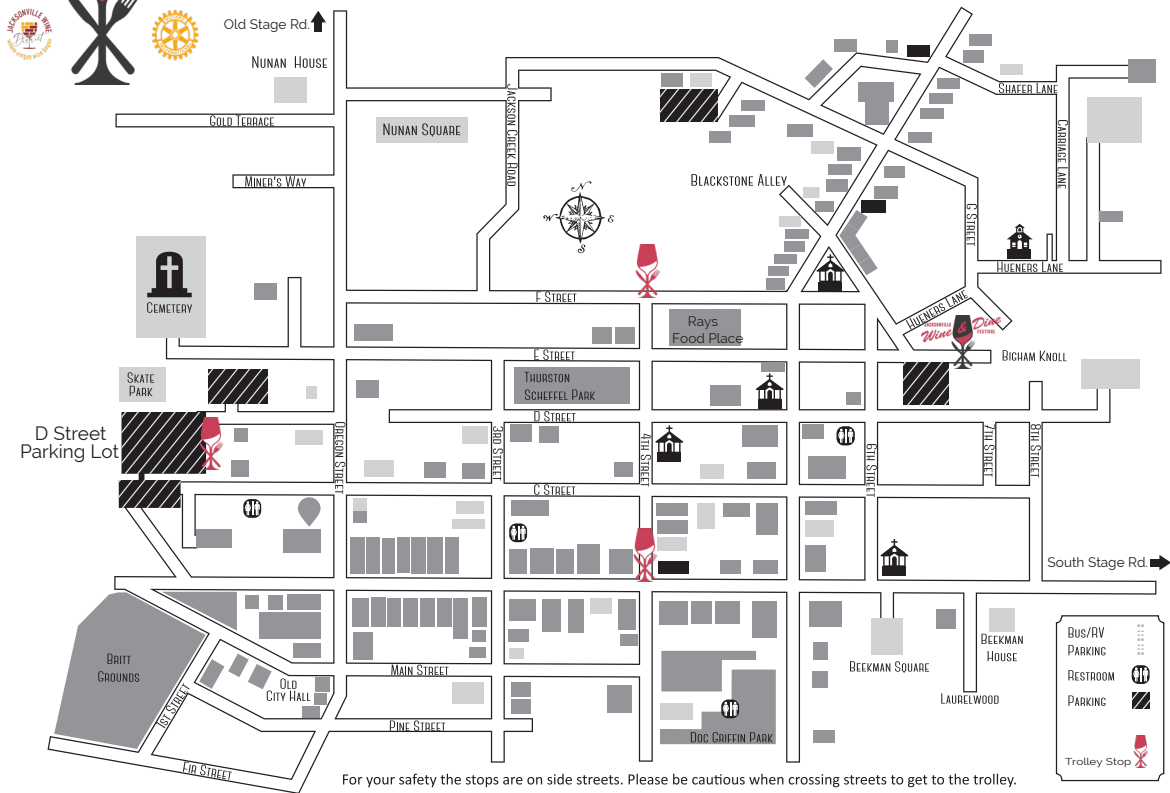

Wine & Dine Trolley Stops

The trolley is providing transportation from various areas in Jacksonville to the Wine & Dine event at Bigham Knoll throughout the day starting at 12:30 and ending at 6:30. There are no designated pick-up or drop-off times.

For your safety the stops are on side streets. Please be cautious when crossing streets to get to the trolley.